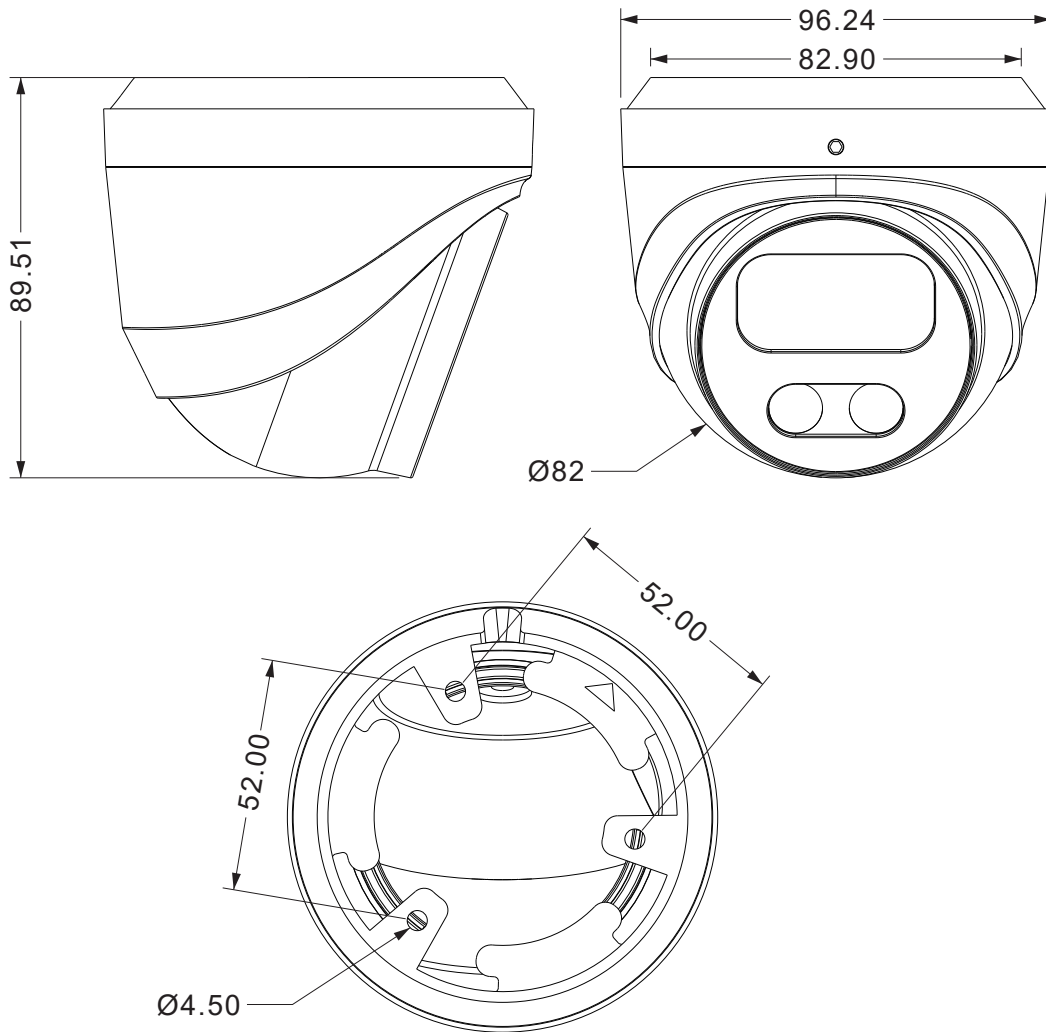

## 8MP Smart Light IP Camera

CMSBFCV8R

- WDR
- With Internal POE
- 8MP@20fps/6MP@20fps/5MP@20fps/2MP@30fps/720P@30fps
- Intrusion Detection (based on human shape&vehicle detection)

Camera	
Image Sensor	1/2.7" Progressive Scan CMOS Sensor
Resolution	8MP
Effective Pixels	3864(H)*2184(V)
Compression	H.264/H.264+/H.265/H.265+/MJPEG
Audio Compression	G711A/U,AAC
TV System	PAL/NTSC
Electronic Shutter Time	Auto: 1/3-1/100000Sec
Minimum Illumination	Color: 0.01 Lux@(F1.6, AGC ON), B/W: 0 Lux with IR
S/N Ratio	60dB
Scanning System	Progressive
Video Output	Network
Reset Button	Optional
Lens	
Focal Length & FOV	2.8 mm, horizontal FOV 105°, vertical FOV 57°, diagonal FOV 125° 4 mm, horizontal FOV 87°, vertical FOV 46°, diagonal FOV 105°
Lens Type	Fixed focal lens, 2.8 and 4 mm optional
Focus Control	Fixed
Aperture	F1.6
Pixels	8MP
Night Vision	
Supplement Light	2PCS
Supplement Light Distance	40M
Supplement Light Status	Auto Control
Supplement Light Power On	Smart, Manual & Timed mode
Network	
Ethernet	RJ-45 (10/100Base-T)
Wireless	N/A
Protocol	TCP/IP, IPv4/v6, ICMP, HTTP, HTTPS, FTP, DHCP, DNS, DDNS, RTP, RTSP, RTMP, RTCP, PPPoE, NTP, SMTP, UDP, SNMP, Qos, 802.1x
ONVIF	Support ONVIF 24.12(Profile S/T/G/M)
P2P	YES
POE	Internal, Support IEEE 802.3af
Video Delay	300ms (Within the Lan)
Main Stream 1	3840*2160@20fps
Main Stream 2	3200*1800@20fps 2880*1620@20fps
Main Stream 3	1920*1080@30fps 1280*720@30fps
Sub Stream 1	1280*720@20/30fps
Sub Stream 2	720*480@20/30fps
Sub Stream 3	352*288@20/30fps
Tri Stream	N/A
IE Brower	Microsoft Edge, IE11, Google Chrome, Firefox, Mac Safari

## Dimensions (mm)